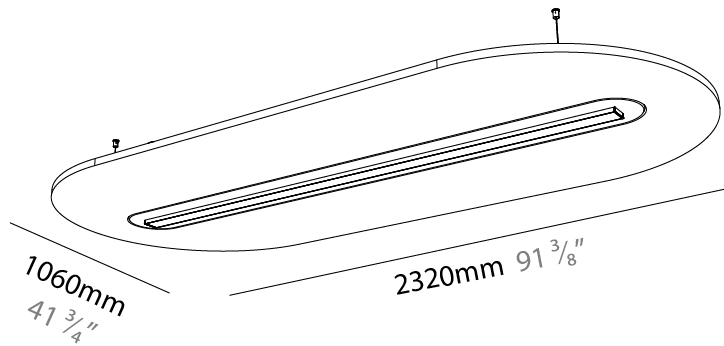

Holder Finish: [SSR / BKV / CWI / CRY / HAB / LAG / UFT / ITA / RUA / RUR / MIC / FTG / MYG / TWT / LOD / PUS / FRO / FUP / KIA / POP / BLS / SPG / MEY / GOH / GUM / CHC / COM / ABZ / JAG](#)

Accent Finish: [OPL / MPM / CMP / BKR / WHR / GCL / WWR / WWL / WDA](#)

Acoustic Finish: [SFW / CYW / SEE / SYN / MTS / PMB / TTN / CYB / STO / DPE / BES / SHB / ARE / ANE / VRD / CRF](#)

Fixture Material: [Acoustic / Aluminum / PMMA](#)

Primary Material: [Acoustic](#)

Cable Details: [2000mm/78 3/4" or 6000mm/236 1/4" Cable, - Transparent](#)

ELECTRICAL

Lamp Type: [LED](#)
Input Wattage (W): [38.7](#)
Total Output Wattage (W): [35.5](#)
Dimming: [Non-dimming / DALI Dimming / MATTER Dimming](#)
Driver Included: [No](#)
Driver Location: [Remote](#)
Driver Class: [Class 2](#)
Input Voltage (V): [120 - 277](#)
Upon Request: [0 - 10V Dimming / Phase Dimming](#)

LED

Color Temperature (°K): [2700 / 3000 / 3500 / 4000](#)
Max. Delivered Lumen (lm): [Max 5540](#)
Nominal Lumen (lm): [Max 6420](#)
CRI: [>90 CRI](#)
Lamp Life (hrs): [50000](#)

OPTICAL

RATINGS AND CERTIFICATIONS

Certified By: [Certified for North American Standards](#)

IP Rating: [IP20](#) © 2026, T 1800-388-3382, F 416-247-9319, www.zaneen.com

Available for International specifications by adding 'INT' at the end of the existing Model #. For assistance on 'custom' specifications, contact zteam@zaneen.com. In a constant effort to supply the best product, we reserve the right to change specifications or materials without notice. The most recent specification sheets are found at zaneen.com