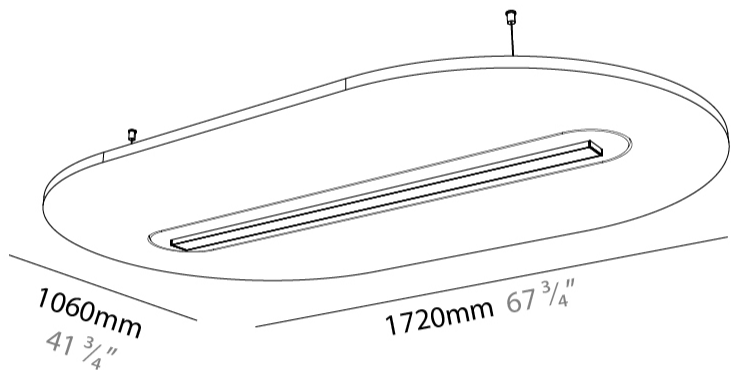

Diffuser: [PMMA - Opal / Clear / Microprism / Clear Microprism / Wallwash Double Asymmetric / Glare Control / Black Raster / Black Raster / Wallwash Left / Wallwash Right](#)

Fixture Finish: [SSR / BKV / CWI / CRY / HAB / UFT / ITA / RUA / FTG / MYG / LOD / PUS / FRO / FUP / KIA / POP / BLS / SPG / MEY / GOH / CHC / COM / ABZ / JAG / OBR / MOS / ROR](#)

Holder Finish: [SSR / BKV / CWI / CRY / HAB / LAG / UFT / ITA / RUA / RUR / MIC / FTG / MYG / TWT / LOD / PUS / FRO / FUP / KIA / POP / BLS / SPG / MEY / GOH / GUM / CHC / COM / ABZ / JAG](#)

Accent Finish: [OPL / MPM / CMP / BKR / WHR / GCL / WWR / WWL / WDA](#)

Acoustic Finish: [SFW / CYW / SEE / SYN / MTS / PMB / TTN / CYB / STO / DPE / BES / SHB / ARE / ANE / VRD / CRF](#)

Fixture Material: [Acoustic / Aluminum / PMMA](#)

Primary Material: [Acoustic](#)

Cable Details: [2000mm/78 3/4" or 6000mm/236 1/4" Cable, - Transparent](#)

ELECTRICAL

Lamp Type: LED
Input Wattage (W): 25.8
Total Output Wattage (W): 23.6
Dimming: [Non-dimming / DALI Dimming / MATTER Dimming](#)
Driver Included: No
Driver Location: Remote
Driver Class: Class 2
Input Voltage (V): 120 - 277
Upon Request: [0 - 10V Dimming / Phase Dimming](#)

LED

Color Temperature (°K): [2700 / 3000 / 3500 / 4000](#)
Max. Delivered Lumen (lm): Max 3694
Nominal Lumen (lm): Max 4280
CRI: >90 CRI
Lamp Life (hrs): 50000

OPTICAL

RATINGS AND CERTIFICATIONS

Certified By: Certified for North American Standards
IP rating: IP20