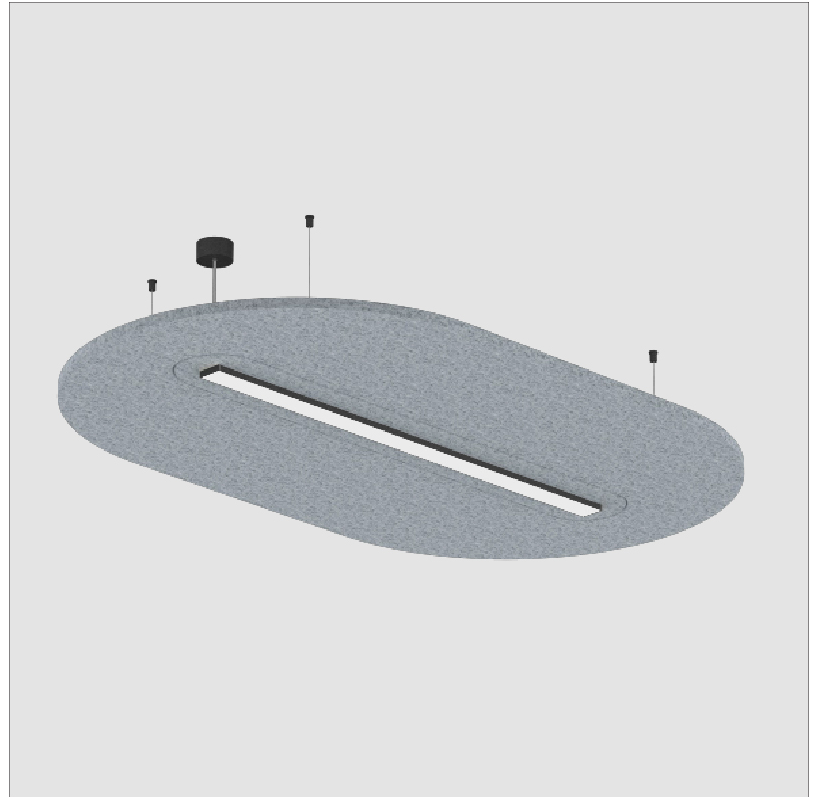

Diffuser: [PMMA - Opal / Clear / Microprism / Clear Microprism / Wallwash Double Asymmetric / Glare Control / Black Raster / Black Raster / Wallwash Left / Wallwash Right](#)

Fixture Finish: [SSR / BKV / CWI / CRY / HAB / UFT / ITA / RUA / FTG / MYG / LOD / PUS / FRO / FUP / KIA / POP / BLS / SPG / MEY / GOH / CHC / COM / ABZ / JAG / OBR / MOS / ROR](#)

Holder Finish: [SSR / BKV / CWI / CRY / HAB / LAG / UFT / ITA / RUA / RUR / MIC / FTG / MYG / TWT / LOD / PUS / FRO / FUP / KIA / POP / BLS / SPG / MEY / GOH / GUM / CHC / COM / ABZ / JAG](#)

Accent Finish: [OPL / MPM / CMP / BKR / WHR / GCL / WWR / WWL / WDA](#)

Acoustic Finish: [SFW / CYW / SEE / SYN / MTS / PMB / TTN / CYB / STO / DPE / BES / SHB / ARE / ANE / VRD / CRF](#)

Fixture Material: [Acoustic / Aluminum / PMMA](#)

Primary Material: [Acoustic](#)

Cable Details: [2000mm/78 3/4" or 6000mm/236 1/4" Cable, - Transparent](#)

ELECTRICAL

Lamp Type: LED
Input Wattage (W): 25.8
Total Output Wattage (W): 23.6
Dimming: [Non-dimming / DALI Dimming / MATTER Dimming](#)
Driver Included: No
Driver Location: Remote
Driver Class: Class 2
Input Voltage (V): 120 - 277
Upon Request: [0 - 10V Dimming / Phase Dimming](#)

LED

Color Temperature (°K): [2700 / 3000 / 3500 / 4000](#)
Max. Delivered Lumen (lm): Max 3694
Nominal Lumen (lm): Max 4280
CRI: >90 CRI
Lamp Life (hrs): 50000

OPTICAL

RATINGS AND CERTIFICATIONS

Certified By: Certified for North American Standards
IP rating: IP20